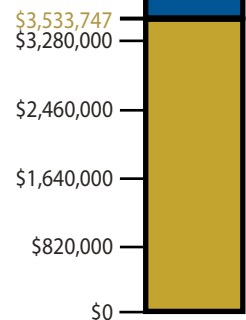

Jerry Goodell, Associate Lead Pastor for Pastoral Care, Missions and Outreach

Brenda Rinier, Ministry Assistant for Pastoral Care, Missions and Outreach

Pastoral Care

Gene Wells Pastoral Care Minister
Walt Dearie Pastoral Care Minister
Dr. Gerald Bagwell Pastor Emeritus
Mary Lou Helm Pastoral & Preschool Assistant
Susan Cranor Ministry Assistant

Trena Mewborn

Director of Counseling
& Support Groups

Missions

David Trivette Missions Minister
Blessing Mullis Missions Ministry Assistant
Lito Lucas Philippine International Church

Outreach

Dr. Mark Bedwell Outreach Minister
Blessing Mullis Outreach Ministry Assistant
Laura Terry F.A.I.T.H. Riders Ministry Assistant
Glenn Combee Deaf Church Ministry

Information for April 19, 2015

GENERAL INFORMATION

Baptisms Since 10/1/14	161
New Members Since 10/1/14	156
Sunday Connect Group Discipleship	1,981
Midweek Discipleship	1,560

GENERAL OPERATING FUND

Weekly Budget Needed	$139,423
Received This Week	$110,015
YTD Budget Needed	$2,230,769
Received YTD	$1,833,544

SPECIAL CAPITAL IMPROVEMENT OFFERING (OLD FFG)

Worship Center Audio, Video and Lighting	
Received This Week	$45
Received	$287,051

DEBT ELIMINATION OFFERING

Total Payoff Amount	$4,100,000
Received This Week	$4,185
Received Since 6/23/14	$619,706

Remaining Balance

Sunday, April 26, 2015

Pastor Jay Dennis

"Is Your Name Written in the Lamb's Book of Life? (How to Know)"

Sunday, May 3, 2015

Howard Dayton, Founder & CEO, Compass: Finances God's Way

Mother's Day, Sunday, May 10, 2015

Dr. Jerry Haag, President of the Florida Baptist Children's Homes

Sunday, May 17, 2015

Pastor Jay Dennis

"D.E.F.E.N.D. T.H.E. F.A.I.T.H. (The Basis for Your Belief)"

First Baptist Church at the Mall | www.churchatthemall.com | (863) 682-0163
1010 East Memorial Blvd, Lakeland, FL 33801 | P.O. Box 90669, Lakeland, FL 33804

connection guide || April 26, 2015